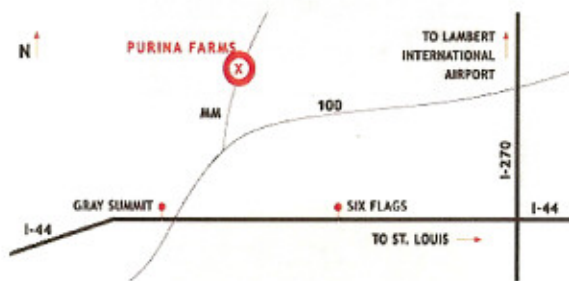

Location of Purina Farms

Pet Friendly Lodging

Please call for rates and availability

Eureka is about 30 minutes from downtown St. Louis and 15 minutes from Purina Farms

Best Western Diamond Inn (Gray Summit)

I-44 and Hwy. 100 EXIT 253
1-800-782-8487

34⁰⁰ + 35⁰⁰ PET FEE

EconoLodge (Eureka)
1725 West 5th Street EXIT 261
1-800-424-6423

69-79 + 10⁰⁰ PET

Holiday Inn (Eureka)
Hwy. 44 and Six Flags Rd. EXIT 261
1-800-782-8108

Super 8 (Eureka) EXIT 261
1733 West 5th Street
1-800-800-8000

69-79 + 10⁰⁰ PET

Jellystone Park Campground (Eureka)
next to Holiday Inn 144 EXIT 261
1-800-861-3020 R.V. HOOKUP 46.95

COMFORT INN
144 EXIT 257
109.99 + 10⁰⁰ PET
636-257-4600

QUALITY INN
144 EXIT 257
94.99 + 15⁰⁰ PET
636-257-8400

Registration Form

Name: _____

Forum Name: _____
(if applicable)

Dog(s) Name: _____

Address: _____

Phone / cell phone: _____

e-mail: _____

I plan on attending the following events:

All events are free but we need an indication of the number attending. There is an additional cost for the souvenir towels.

Saturday, May 26

- ☐ Meet & Greet (Attendance prize drawing) (10:30 - 11:30)
- ☐ Sheepie Shopping Game (12:00 - 2:30)
- ☐ Yappie Hour (Sheepie shopping game drawing) (2:30 - 3:30)
- ☐ Soulard Social (Attendance prize drawing) (4:00 - 5:00)
- ☐ Sheepie Parade (5:00)
- ☐ Evening Romp (6:00 - 8:00)

Sunday, May 27

- ☐ Purina Farms (10:00 - 5:30)
- ☐ Barbecue (Attendance prize drawing) (3:30 - 5:00) — ADULTS — CHILDREN

Maps will be provided for each event upon request.

Towels are 16" x 26" with the Sheepiepalooza logo.

I want to purchase: _____ souvenir towels at $15 each

Quantities are limited the day of the event. Please purchase in advance to guarantee your towel and to help a sheepdog. $5 proceeds of each towel will benefit OES Rescue.

Please make checks payable to: Sheepiepalooza

Return this page to: Sheepiepalooza,
576 Beaucaire Dr.
St. Louis, MO 63122