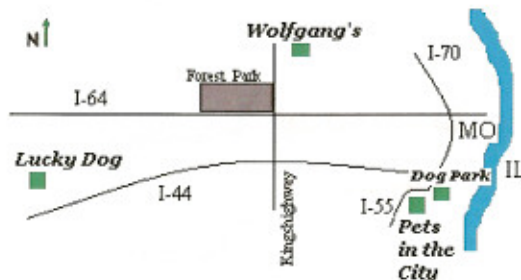

Events:

Saturday, May 26

10:30 - 11:30 Meet & Greet
Lucky Dog Enterprises
38 N. Gore Ave.

lunch break

There are various sidewalk cafes that allow dogs and even provide a bowl of water for your companion.

12:00 - 2:30 Sheepie Shopping Game
Central West End Retailers

Visit the sheepie friendly shops and get a sticker for your Sheepie Card. Fill in your card and you will be eligible for the basket drawing at the Yappie Hour.

2:30 - 3:30 Yappie Hour
Wolfgang's Pet Stop
328 N. Euclid Ave.

(Sheepie Shopping Game basket drawing)

4:00 - 5:00 Soulard Social
Pets In The City
1919 S. 12th St.

5:00 Sheepie Parade

dinner break

There are various sidewalk cafes that allow dogs and even provide a bowl of water for your companion.

6:00 - 8:00 Evening Romp
Soulard Dog Park
10th St. & Emmett St.

Sunday, May 27

Purina Farms
10:00 - 5:30

Playtime and Socializing

Agility, Rally and Open equipment will be available all day.

11:30 Herding demonstration

12:30 Grooming demonstration

1:30 Open & Agility demonstration

2:30 Group photo

3:30 - 5:00 Barbecue

Locations of Saturday Events